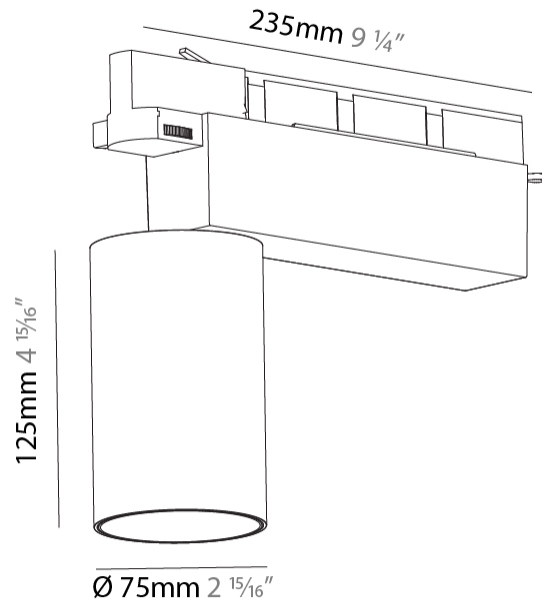

GENERAL

Series: Centriq
 Subseries: Centriq 75
 Brand: Prolicht
 Division: Architectural
 Mounting Type: Track
 Mounting Location: Ceiling
 Subcategory: Spots

PHYSICAL

Shape: Cylinder
 Diameter (mm): 75
 Diameter (in): 2 ¹⁵/₁₆
 Length (mm): 235
 Length (in): 9 ¹/₄
 Height (mm): 182
 Height (in): 7 ³/₁₆
 Light Distribution: Adjustable / Direct
 Weight (kg): 1.099
 Weight (lbs): 2.42
 Installation Requirement: Track or profile system
 Fixture Finish: SSR / BKV / CWI / CRY / HAB / LAG / UFT / ITA / RUA / RUR / MIC / FTG / MYG / TWT / LOD / PUS / FRO / FUP / KIA / POP / BLS / SPG / MEY / GOH / GUM / CHC / COM / ABZ / JAG / OBR / MOS / ROR
 Fixture Material: Aluminum Die Cast

OPTICAL

Reflector°: 20 / 25 / 40
 Adjustability: Rotational 340°; Tilt 90°
 Upon Request: Special Beam Angles

RATINGS AND CERTIFICATIONS

Certified By: Certified for North American Standards
 IP rating: IP20

GENERAL

Series: Centriq
 Subseries: Centriq 75
 Brand: Prolicht
 Division: Architectural
 Mounting Type: Track
 Mounting Location: Ceiling
 Subcategory: Spots

PHYSICAL

Shape: Cylinder
 Diameter (mm): 75
 Diameter (in): 2 15/16
 Length (mm): 235
 Length (in): 9 1/4
 Height (mm): 125
 Height (in): 4 15/16
 Light Distribution: Adjustable / Direct
 Weight (kg): 1.099
 Weight (lbs): 2 7/16
 Fixture Finish: SSR / BKV / CWI / CRY / HAB / LAG / UFT / ITA / RUA / RUR / MIC / FTG / MYG / TWT / LOD / PUS / FRO / FUP / KIA / POP / BLS / SPG / MEY / GOH / GUM / CHC / COM / ABZ / JAG / OBR / MOS / ROR
 Fixture Material: Aluminum